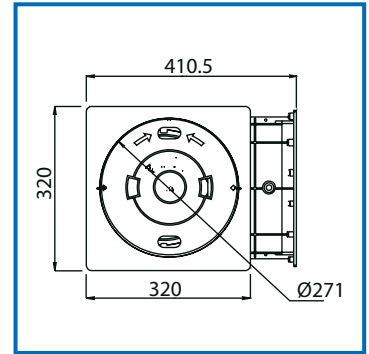

SupaSkimmer Widemouth

SupaSkimmer
*Concrete model shown

Model	Maximum Surface Area	Suction Port (mm)	Opening (mm)	Basket Capacity (litres)	Total Height (mm)	Total Depth (mm)	Unit Weight (kg)
Supaskimmer	75 m ²	2x50	247x152	5.9	580	500	7
Supaskimmer Widemouth	75 m ²	2x50	551x152	5.9	580	500	10

Model	Maximum Surface Area	Suction Port (mm)	Opening (mm)	Basket Capacity (litres)	Total Height (mm)	Total Depth (mm)	Unit Weight (kg)
S75	75 m ²	50	247x152	2.4	520	440	6

SP5000 Skimmer Box

The SP 5000 skimmer is a general purpose skimmer which can be used in concrete, fibreglass and above ground pool installations. The SP5000 is sized to minimise excavation and reduce concrete and steel requirements, whilst maintaining an optimum skimming action. A horizontal 50mm suction take-off reduces the suction lift demands on the pump, saving energy.

Model	Maximum Surface Area	Suction Port (mm)	Opening (mm)	Basket Capacity (litres)	Total Height (mm)	Total Depth (mm)	Unit Weight (kg)
SP5000	75 m ²	50mm	255x155	2.6	478.2	385	5

Skimmer Box Extension Ring