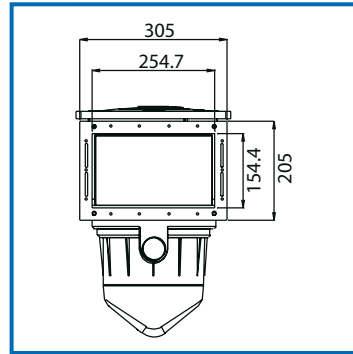

SupaSkimmer Widemouth

SupaSkimmer
*Concrete model shown

Model	Maximum Surface Area	Suction Port (mm)	Opening (mm)	Basket Capacity (litres)	Total Height (mm)	Total Depth (mm)	Unit Weight (kg)
Supaskimmer	75 m ²	2x50	247x152	5.9	580	500	7
Supaskimmer Widemouth	75 m ²	2x50	551x152	5.9	580	500	10

Model	Maximum Surface Area	Suction Port (mm)	Opening (mm)	Basket Capacity (litres)	Total Height (mm)	Total Depth (mm)	Unit Weight (kg)
S75	75 m ²	50	247x152	2.4	520	440	6

SP5000 Skimmer Box

The SP 5000 skimmer is a general purpose skimmer which can be used in concrete, fibreglass and above ground pool installations. The SP5000 is sized to minimise excavation and reduce concrete and steel requirements, whilst maintaining an optimum skimming action. A horizontal 50mm suction take-off reduces the suction lift demands on the pump, saving energy.

Model	Maximum Surface Area	Suction Port (mm)	Opening (mm)	Basket Capacity (litres)	Total Height (mm)	Total Depth (mm)	Unit Weight (kg)
SP5000	75 m ²	50mm	255x155	2.6	478.2	385	5

Skimmer Box Extension Ring