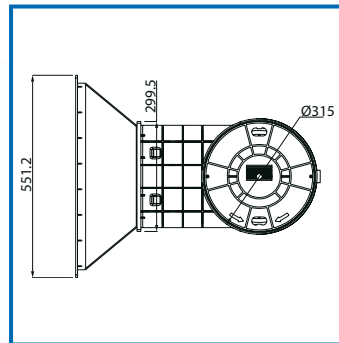

SupaSkimmer Widemouth

SupaSkimmer
*Concrete model shown

Model	Maximum Surface Area	Suction Port (mm)	Opening (mm)	Basket Capacity (litres)	Total Height (mm)	Total Depth (mm)	Unit Weight (kg)
Supaskimmer	75 m ²	2x50	247x152	5.9	580	500	7
Supaskimmer Widemouth	75 m ²	2x50	551x152	5.9	580	500	10

Model	Maximum Surface Area	Suction Port (mm)	Opening (mm)	Basket Capacity (litres)	Total Height (mm)	Total Depth (mm)	Unit Weight (kg)
SP5000	75 m ²	50mm	255x155	2.6	478.2	385	5

Skimmer Box Extension Ring