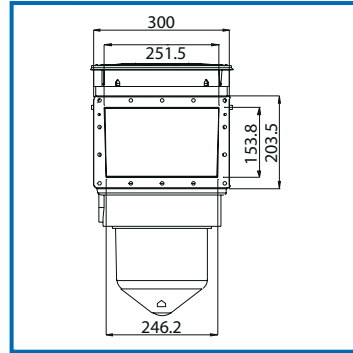

SupaSkimmer Widemouth

SupaSkimmer
*Concrete model shown

Model	Maximum Surface Area	Suction Port (mm)	Opening (mm)	Basket Capacity (litres)	Total Height (mm)	Total Depth (mm)	Unit Weight (kg)
Supaskimmer	75 m ²	2x50	247x152	5.9	580	500	7
Supaskimmer Widemouth	75 m ²	2x50	551x152	5.9	580	500	10

Model	Maximum Surface Area	Suction Port (mm)	Opening (mm)	Basket Capacity (litres)	Total Height (mm)	Total Depth (mm)	Unit Weight (kg)
S75	75 m ²	50	247x152	2.4	520	440	6

SP5000 Skimmer Box

The SP 5000 skimmer is a general purpose skimmer which can be used in concrete, fibreglass and above ground pool installations. The SP5000 is sized to minimise excavation and reduce concrete and steel requirements, whilst maintaining an optimum skimming action. A horizontal 50mm suction take-off reduces the suction lift demands on the pump, saving energy.

Model	Maximum Surface Area	Suction Port (mm)	Opening (mm)	Basket Capacity (litres)	Total Height (mm)	Total Depth (mm)	Unit Weight (kg)
SP5000	75 m ²	50mm	255x155	2.6	478.2	385	5

Skimmer Box Extension Ring