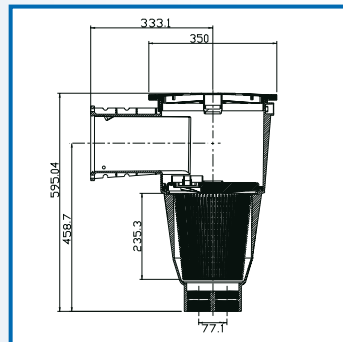

Features include:

- Lock down leaf basket and vacuum plate - holds the leaf basket and vacuum plate firm
- Large capacity basket – 5.9 litres, over double the size of conventional skimmers
- 2 x 50mm bottom suction ports – less water flow restrictions
- 2 x 40mm side ports – ideal for wall mount cleaners
- New child resistant safety lid – prevents child accidents
- Deeper body style – less chance of running pumping equipment dry.
- Built in overflow drain port to assist the prevention of flooding, during heavy rain.

SupaSkimmer Widemouth

SupaSkimmer
*Concrete model shown

Model	Maximum Surface Area	Suction Port (mm)	Opening (mm)	Basket Capacity (litres)	Total Height (mm)	Total Depth (mm)	Unit Weight (kg)
Supaskimmer	75 m ²	2x50	247x152	5.9	580	500	7
Supaskimmer Widemouth	75 m ²	2x50	551x152	5.9	580	500	10