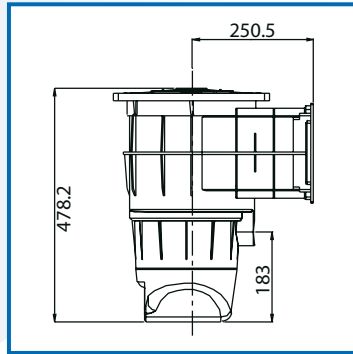

SupaSkimmer Widemouth

SupaSkimmer
*Concrete model shown

Model	Maximum Surface Area	Suction Port (mm)	Opening (mm)	Basket Capacity (litres)	Total Height (mm)	Total Depth (mm)	Unit Weight (kg)
Supaskimmer	75 m ²	2x50	247x152	5.9	580	500	7
Supaskimmer Widemouth	75 m ²	2x50	551x152	5.9	580	500	10

Model	Maximum Surface Area	Suction Port (mm)	Opening (mm)	Basket Capacity (litres)	Total Height (mm)	Total Depth (mm)	Unit Weight (kg)
S75	75 m ²	50	247x152	2.4	520	440	6

SP5000 Skimmer Box

The SP 5000 skimmer is a general purpose skimmer which can be used in concrete, fibreglass and above ground pool installations. The SP5000 is sized to minimise excavation and reduce concrete and steel requirements, whilst maintaining an optimum skimming action. A horizontal 50mm suction take-off reduces the suction lift demands on the pump, saving energy.

Model	Maximum Surface Area	Suction Port (mm)	Opening (mm)	Basket Capacity (litres)	Total Height (mm)	Total Depth (mm)	Unit Weight (kg)
SP5000	75 m ²	50mm	255x155	2.6	478.2	385	5

Skimmer Box Extension Ring