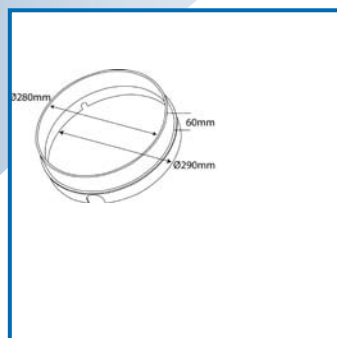

SupaSkimmer Widemouth

SupaSkimmer
*Concrete model shown

Model	Maximum Surface Area	Suction Port (mm)	Opening (mm)	Basket Capacity (litres)	Total Height (mm)	Total Depth (mm)	Unit Weight (kg)
Supaskimmer	75 m ²	2x50	247x152	5.9	580	500	7
Supaskimmer Widemouth	75 m ²	2x50	551x152	5.9	580	500	10

Model	Maximum Surface Area	Suction Port (mm)	Opening (mm)	Basket Capacity (litres)	Total Height (mm)	Total Depth (mm)	Unit Weight (kg)
S75	75 m ²	50	247x152	2.4	520	440	6

SP5000 Skimmer Box

The SP 5000 skimmer is a general purpose skimmer which can be used in concrete, fibreglass and above ground pool installations. The SP5000 is sized to minimise excavation and reduce concrete and steel requirements, whilst maintaining an optimum skimming action. A horizontal 50mm suction take-off reduces the suction lift demands on the pump, saving energy.

Model	Maximum Surface Area	Suction Port (mm)	Opening (mm)	Basket Capacity (litres)	Total Height (mm)	Total Depth (mm)	Unit Weight (kg)
SP5000	75 m ²	50mm	255x155	2.6	478.2	385	5

Skimmer Box Extension Ring