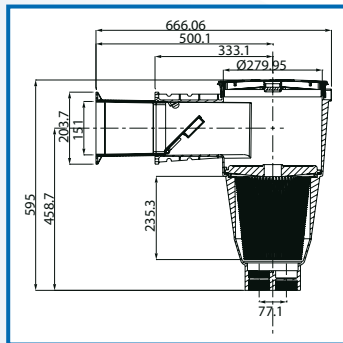

Features include:

- Lock down leaf basket and vacuum plate - holds the leaf basket and vacuum plate firm
- Large capacity basket – 5.9 litres, over double the size of conventional skimmers
- 2 x 50mm bottom suction ports – less water flow restrictions
- 2 x 40mm side ports – ideal for wall mount cleaners
- New child resistant safety lid – prevents child accidents
- Deeper body style – less chance of running pumping equipment dry.
- Built in overflow drain port to assist the prevention of flooding, during heavy rain.

SupaSkimmer Widemouth

SupaSkimmer
*Concrete model shown

Model	Maximum Surface Area	Suction Port (mm)	Opening (mm)	Basket Capacity (litres)	Total Height (mm)	Total Depth (mm)	Unit Weight (kg)
Supaskimmer	75 m ²	2x50	247x152	5.9	580	500	7
Supaskimmer Widemouth	75 m ²	2x50	551x152	5.9	580	500	10