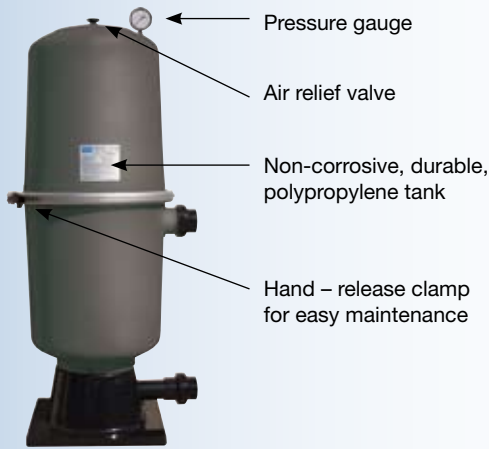

FULFLO TRI Cartridge Filter

The Ultimate in Pool Water Clarity

Fulflo Tri Cartridge Filters are designed to effectively filter out suspended solids from your pool.

Fulflo Tri-cartridge filter houses three individual pleated filter cartridges, maximising its dirt holding capacity and minimising filter maintenance, leading to significant water savings.

Fulflo Tri Cartridge Filters are ideal for applications where backwashing may not be practical or areas where water may be scarce.

Construction

Built to endure the rigours and pressures of the outdoor environment, Fulflo Tri Cartridge Filters are made from specially engineered polymers that have been tested for durability and strength.

Filter Cartridge

At the heart of the Fulflo Tri Cartridge Filters are three individual filter cartridges, constructed from heavy duty, easy-to-clean polyester fabric. The cartridge's pleats create a large surface area providing a high dirt holding capacity, thus decreasing its cleaning frequency.

Filter Rating: 30 Microns (nominal)

Material: Polyester Fabric material, Vinyl Plastisol end caps and a Polypropylene core

Operating Temperature: 4° C to 50° C

Maximum Pressure Drop: 20 kPa

Maintenance

When cleaning is required the Fulflo Tri Cartridge Filters split tank design incorporates an easy to use clamp that requires no additional tools for simple cartridge removal and replacement, allowing for quick access to the filter cartridge without disturbing the piping and connections.