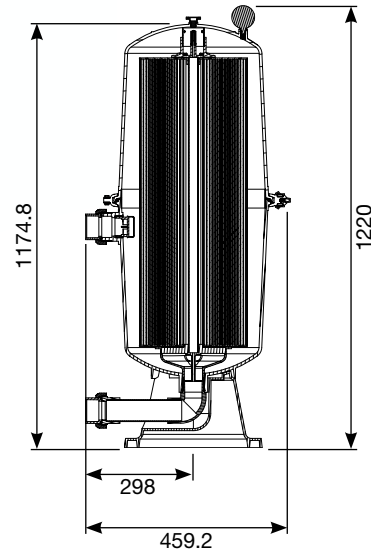

Technical Specifications

Warranty

This unit is covered by a 10 year (5+5) year tank warranty against faulty materials and workmanship, with a 12 month warranty on all other components. Please refer to the detailed warranty booklet provided.

OFFICES - AUSTRALIA

NSW - Sydney (Head Office)
Tel: +61 2 9898 8600

QLD - Brisbane
Tel: +61 7 3299 9900

VIC/TAS - Melbourne
Tel: +61 3 9764 1211

WA - Perth
Tel: +61 8 9273 1900

SA/NT - Adelaide
Tel: +61 8 8244 6000

ACT Distribution
Tel: +61 2 6280 6476

OFFICES - OVERSEAS

Waterco (Europe) Limited
Sittingbourne, Kent, UK
Tel: +44 (0) 1795 521 733

Waterco (USA) Inc
Augusta, Georgia, USA
Tel: +1 706 793 7291

Waterco Canada
St Hyacinthe, Quebec, Canada
Tel: +1 450 796 1421

Waterco (NZ) Limited
Auckland, New Zealand
Tel: +64 9 525 7570

Waterco (C) Limited
Guangzhou, China
Tel: +86 20 3222 2180

Waterco (Far East) Sdn Bhd
Selangor, Malaysia
Tel: +60 3 6145 6000

PT Waterco Indonesia
Jakarta, Indonesia
Tel: +62 21 4585 1481

DISTRIBUTED BY:

WATERCO
Water, the liquid of life