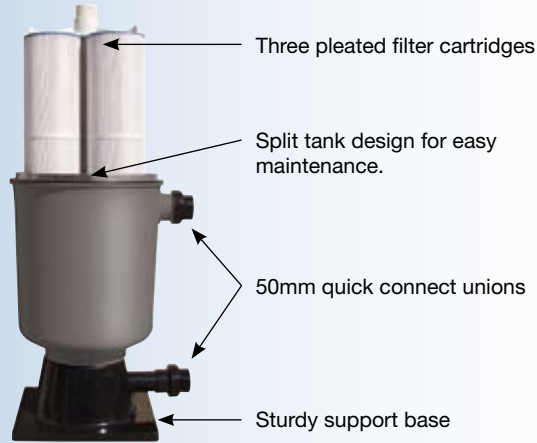

FULFLO TRI Cartridge Filter

The Ultimate in Pool Water Clarity

Fulflo Tri Cartridge Filters are designed to effectively filter out suspended solids from your pool.

Fulflo Tri-cartridge filter houses three individual pleated filter cartridges, maximising its dirt holding capacity and minimising filter maintenance, leading to significant water savings.

Fulflo Tri Cartridge Filters are ideal for applications where backwashing may not be practical or areas where water may be scarce.

Construction

Built to endure the rigours and pressures of the outdoor environment, Fulflo Tri Cartridge Filters are made from specially engineered polymers that have been tested for durability and strength.

Filter Cartridge

At the heart of the Fulflo Tri Cartridge Filters are three individual filter cartridges, constructed from heavy duty, easy-to-clean polyester fabric. The cartridge's pleats create a large surface area providing a high dirt holding capacity, thus decreasing its cleaning frequency.

Filter Rating: 30 Microns (nominal)

Material: Polyester Fabric material, Vinyl Plastisol end caps and a Polypropylene core

Operating Temperature: 4° C to 50° C

Maximum Pressure Drop: 20 kPa

Maintenance

When cleaning is required the Fulflo Tri Cartridge Filters split tank design incorporates an easy to use clamp that requires no additional tools for simple cartridge removal and replacement, allowing for quick access to the filter cartridge without disturbing the piping and connections.